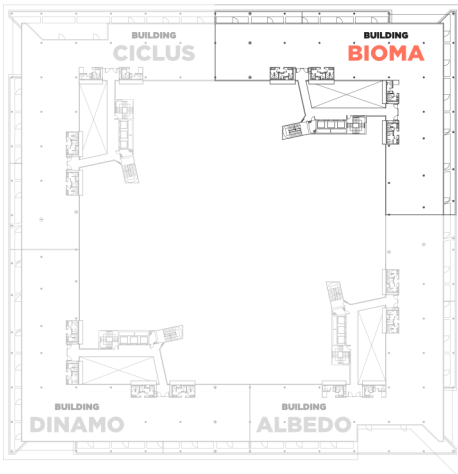

BUILDING **ALBEDO** | 1.145,68 sqm

BUILDING **BIOMA** | 1.203 sqm

BUILDING **CICLUS** | 1.147 sqm

BUILDING **DINAMO** | 1.204,80 sqm

### BUILDING **BIOMA** | Top floor

Surface area: 1.203 sqm