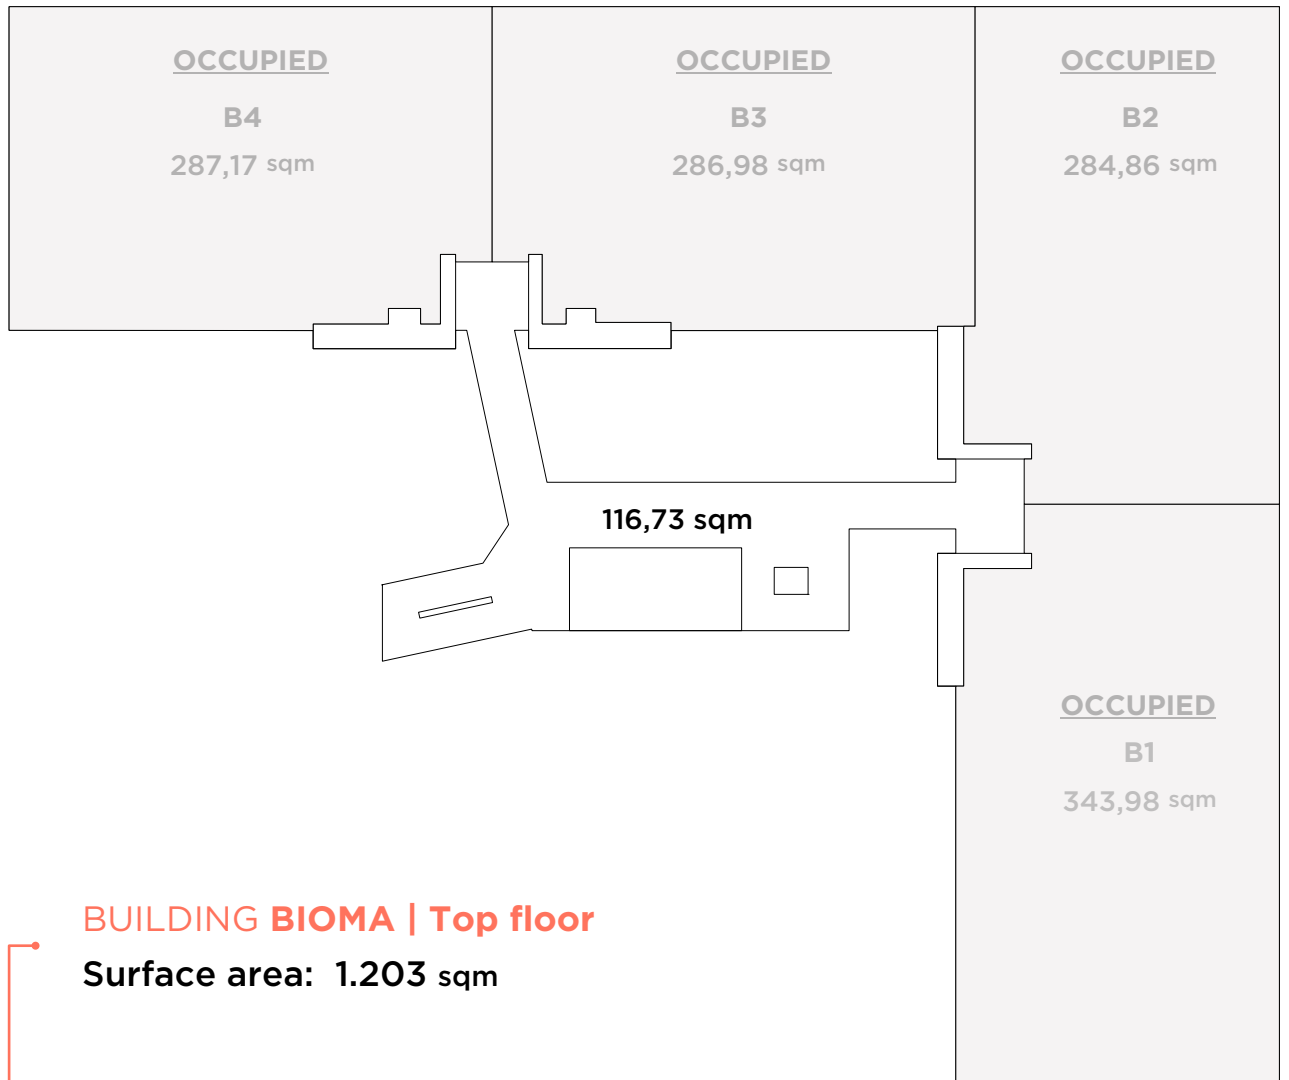

BUILDING **ALBEDO** | 1.145,68 sqm

BUILDING **BIOMA** | 1.203 sqm

BUILDING **CICLUS** | 1.147 sqm

BUILDING **DINAMO** | 1.204,80 sqm

### BUILDING **BIOMA** | Top floor

Surface area: 1.203 sqm