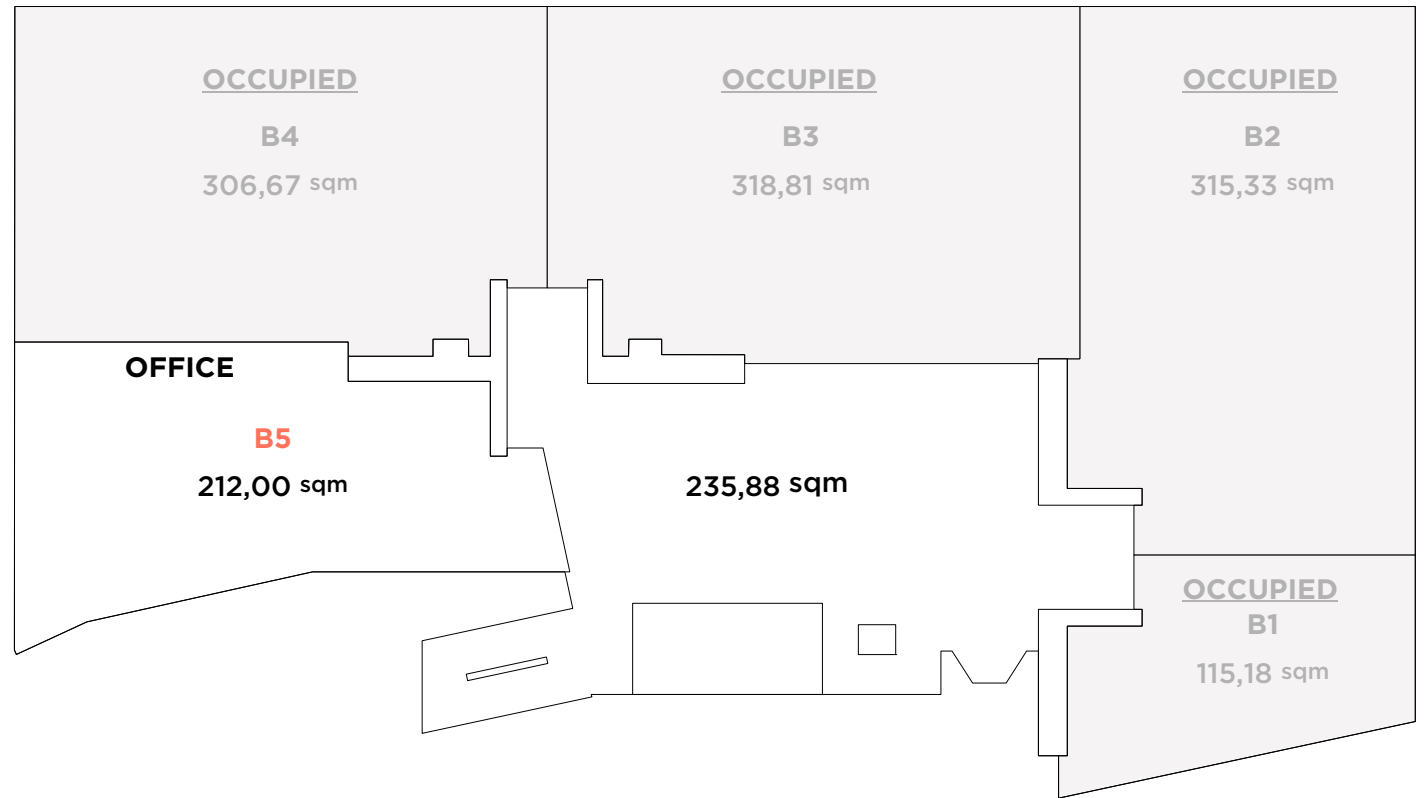

BUILDING ALBEDO | 551,98 sqm

BUILDING BIOMA | 1.268 sqm

BUILDING CICLUS | 1.520 sqm

BUILDING DINAMO | 875,42 sqm

BUILDING BIOMA | Ground Floor

Surface area: 1.268 sqm