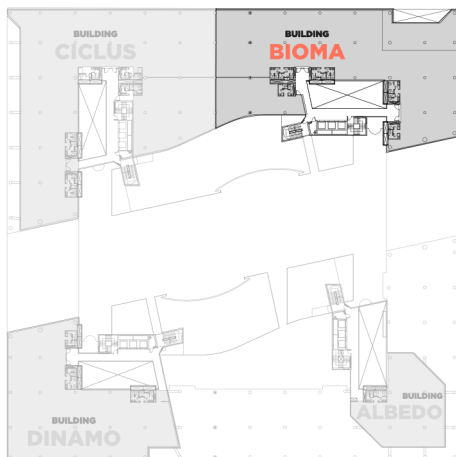

BUILDING ALBEDO | 551,98 sqm

BUILDING BIOMA | 1.268 sqm

BUILDING CICLUS | 1.520 sqm

BUILDING DINAMO | 875,42 sqm

BUILDING BIOMA | Ground Floor

Surface area: 1.268 sqm