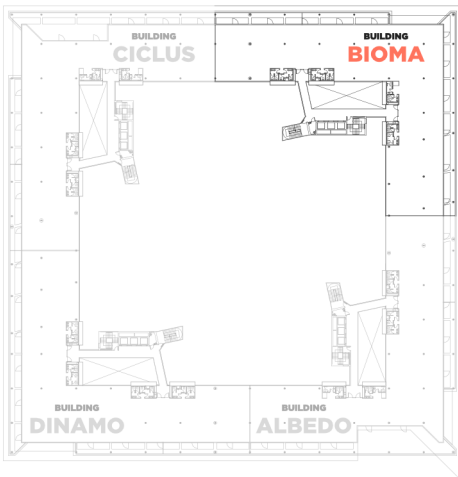

BUILDING **ALBEDO** | 1.510,31 sqm

BUILDING **BIOMA** | 1.503 sqm

BUILDING **CICLUS** | 1.511 sqm

BUILDING **DINAMO** | 1.507,42 sqm

BUILDING **BIOMA** | 6th FLOOR

Surface area: 1.503 sqm