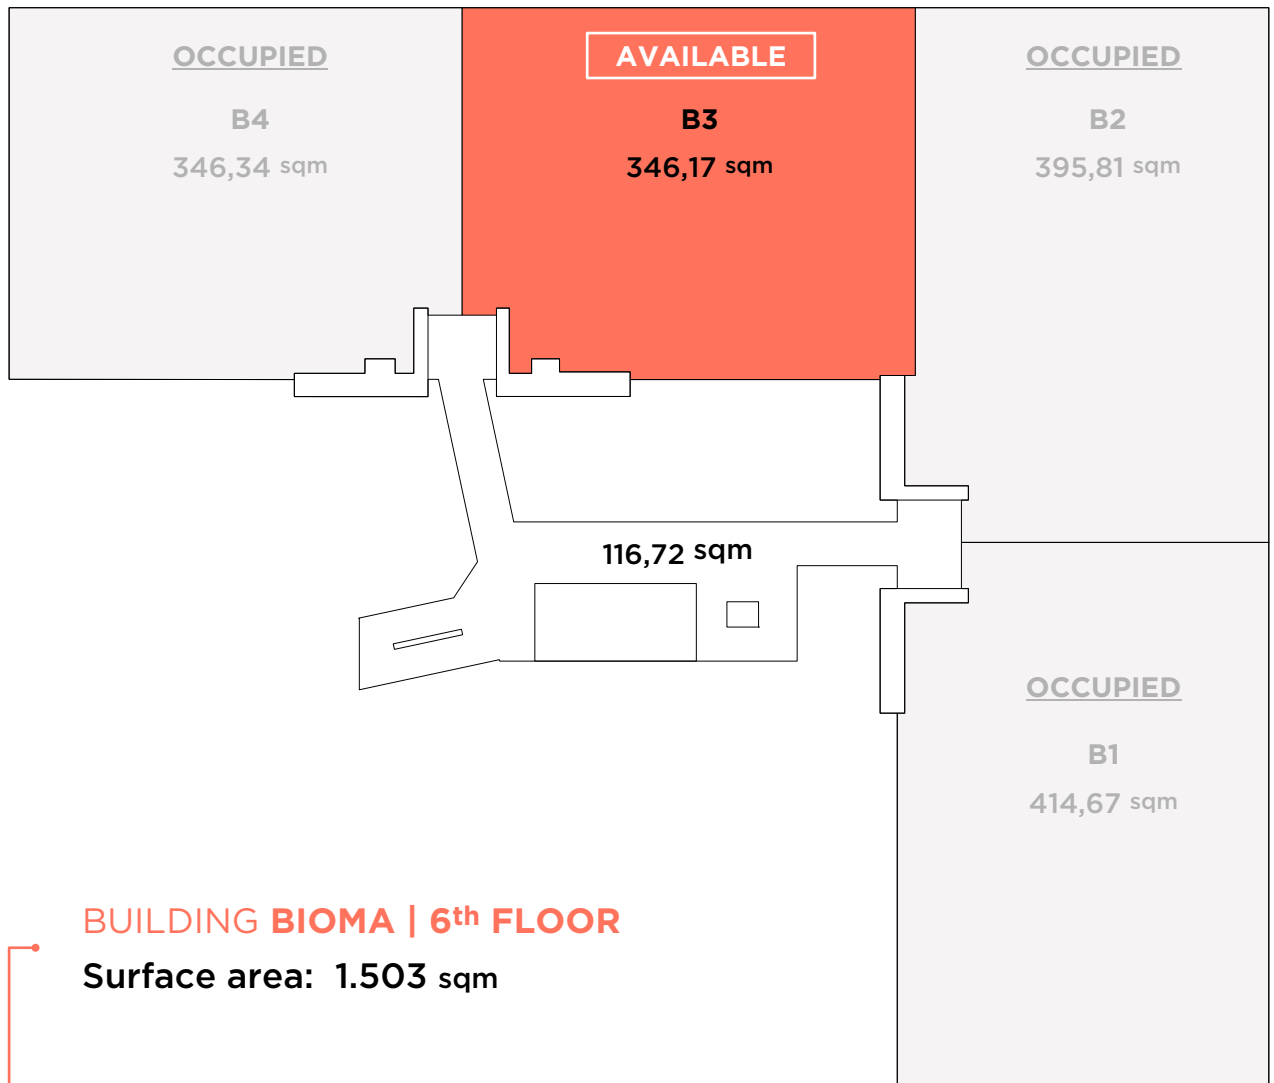

BUILDING **ALBEDO** | 1.510,31 sqm

BUILDING **BIOMA** | 1.503 sqm

BUILDING **CICLUS** | 1.511 sqm

BUILDING **DINAMO** | 1.507,42 sqm

BUILDING **BIOMA** | 6th FLOOR

Surface area: 1.503 sqm