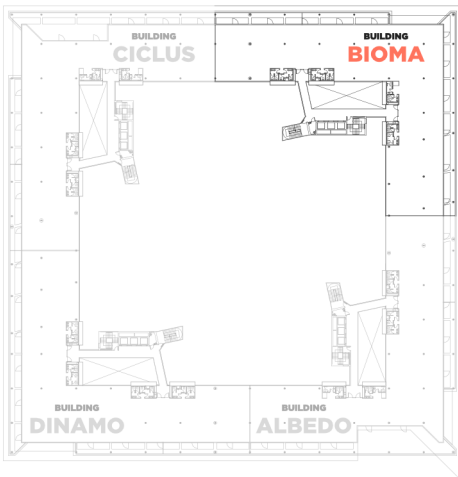

BUILDING **ALBEDO** | 1.510,31 sqm

BUILDING **BIOMA** | 1.503 sqm

BUILDING **CICLUS** | 1.511 sqm

BUILDING **DINAMO** | 1.507,42 sqm

BUILDING **BIOMA** | 5th FLOOR

Surface area: 1.503 sqm