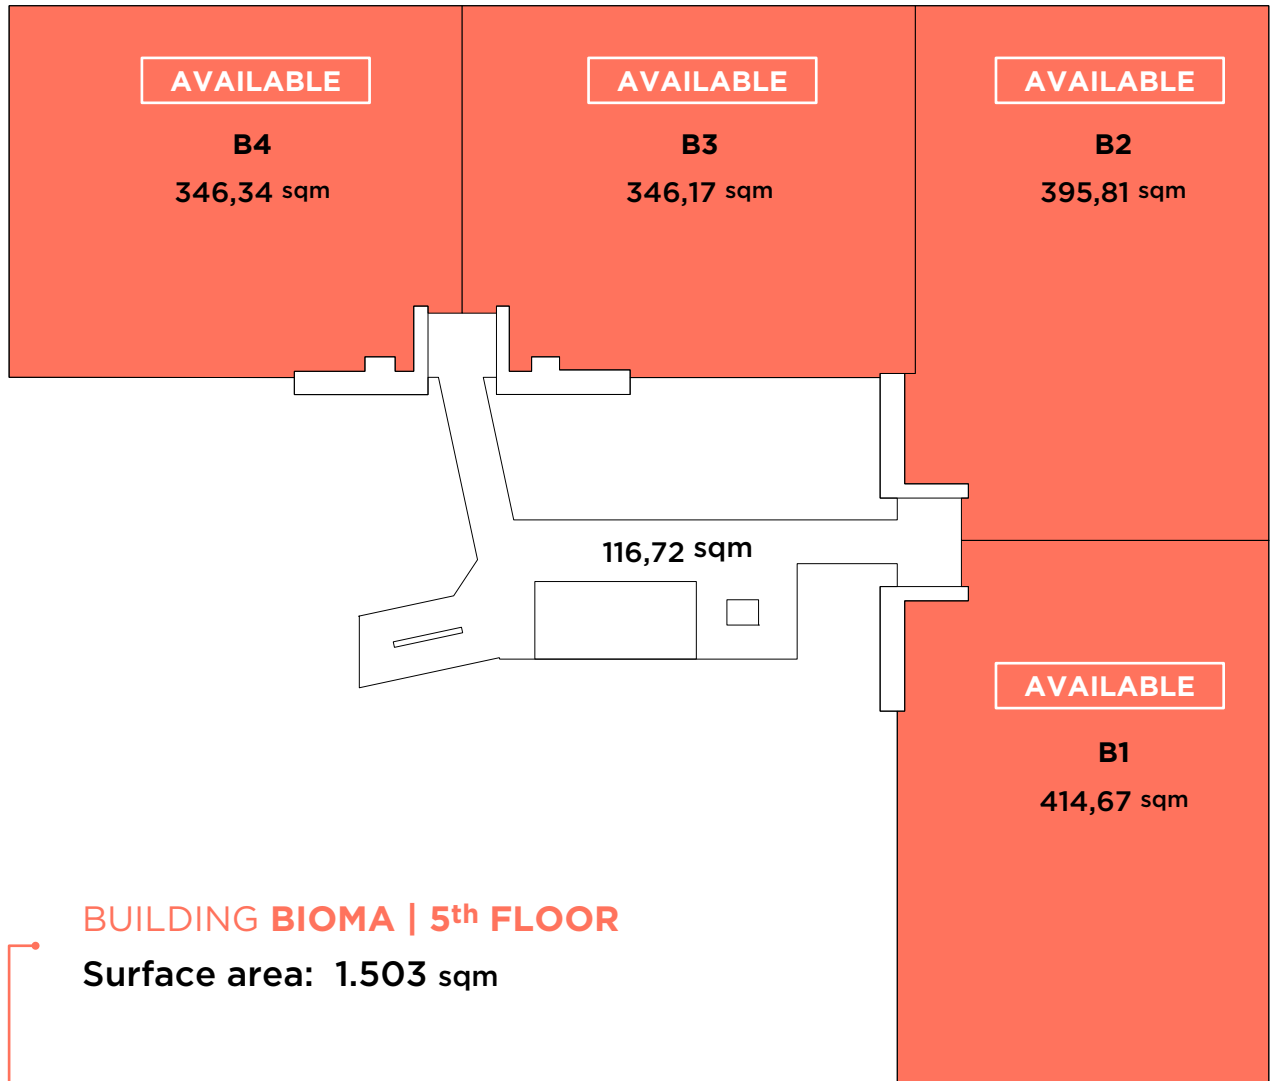

BUILDING **ALBEDO** | 1.510,31 sqm

BUILDING **BIOMA** | 1.503 sqm

BUILDING **CICLUS** | 1.511 sqm

BUILDING **DINAMO** | 1.507,42 sqm

BUILDING **BIOMA** | 5th FLOOR

Surface area: 1.503 sqm