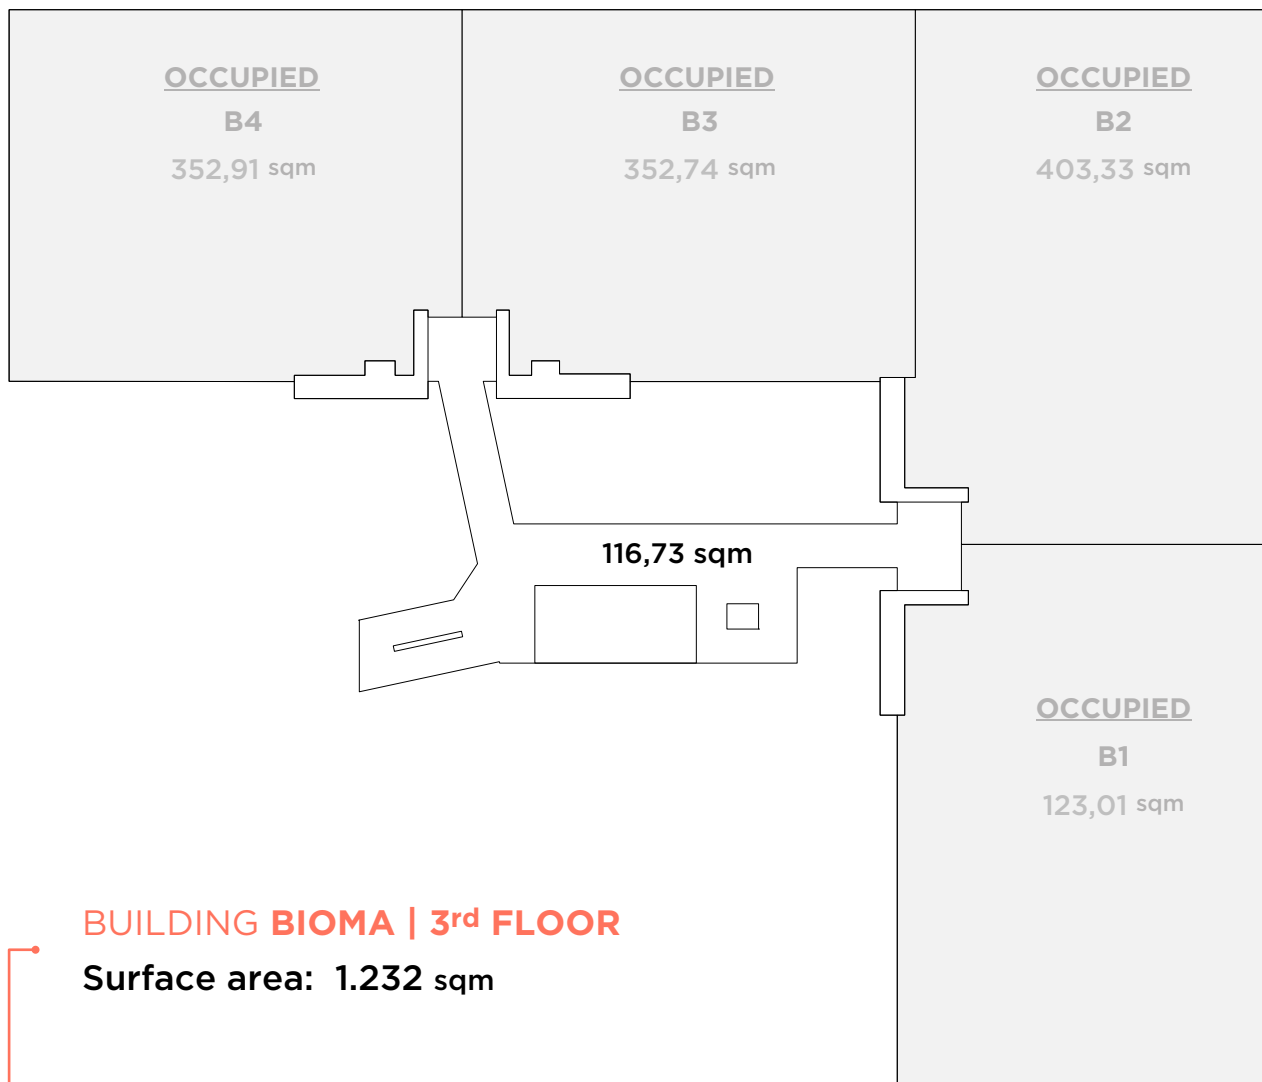

BUILDING **ALBEDO** | 1.412,36 sqm

BUILDING **BIOMA** | 1.232 sqm

BUILDING **CICLUS** | 1.416 sqm

BUILDING **DINAMO** | 1.236,34 sqm

### BUILDING **BIOMA** | 3<sup>rd</sup> FLOOR

Surface area: 1.232 sqm