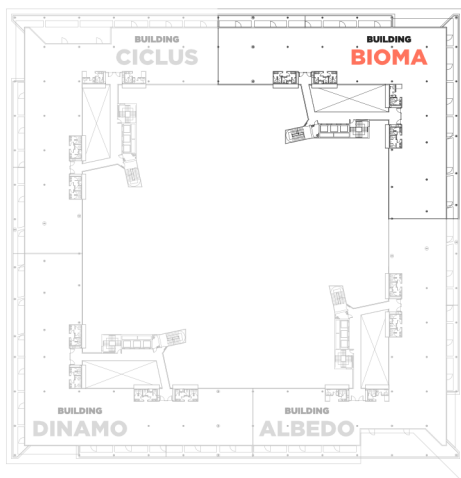

BUILDING **ALBEDO** | 1.412,36 sqm

BUILDING **BIOMA** | 1.232 sqm

BUILDING **CICLUS** | 1.416 sqm

BUILDING **DINAMO** | 1.236,34 sqm

### BUILDING **BIOMA** | 3<sup>rd</sup> FLOOR

Surface area: 1.232 sqm