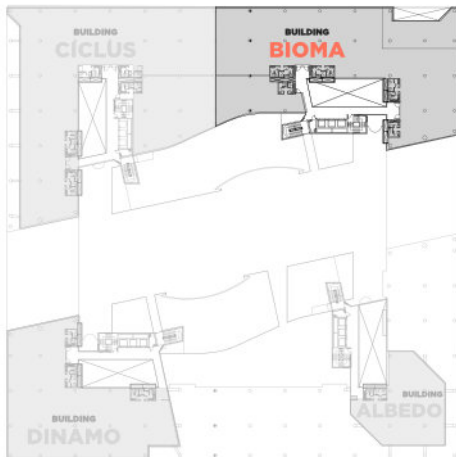

BUILDING ALBEDO | 440,02 sqm

BUILDING BIOMA | 1.412 sqm

BUILDING CICLUS | 1.559 sqm

BUILDING DINAMO | 935,66 sqm

BUILDING BIOMA | 1st FLOOR

Surface area: 1.412 sqm