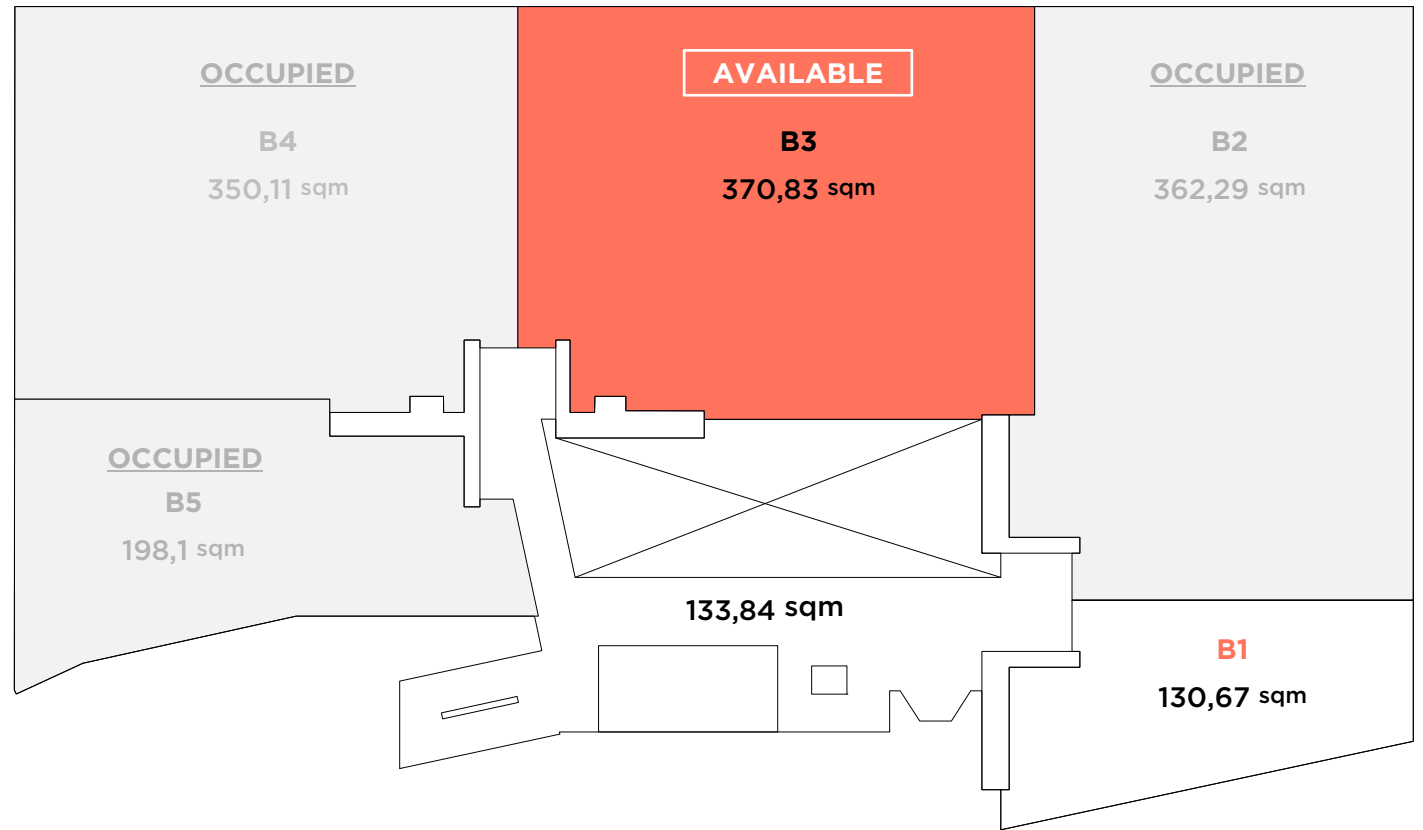

BUILDING ALBEDO | 440,02 sqm

BUILDING BIOMA | 1.412 sqm

BUILDING CICLUS | 1.559 sqm

BUILDING DINAMO | 935,66 sqm

BUILDING BIOMA | 1st FLOOR

Surface area: 1.412 sqm