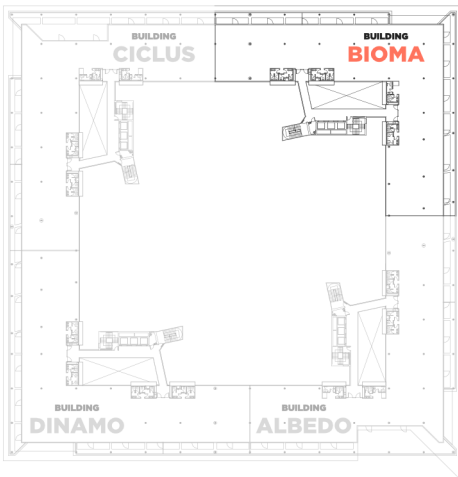

BUILDING **ALBEDO** | 1.145,68 sqm

BUILDING **BIOMA** | 1.203 sqm

BUILDING **CICLUS** | 1.147 sqm

BUILDING **DINAMO** | 1.204,80 sqm

BUILDING **BIOMA** | Top floor

Surface area: 1.203 sqm