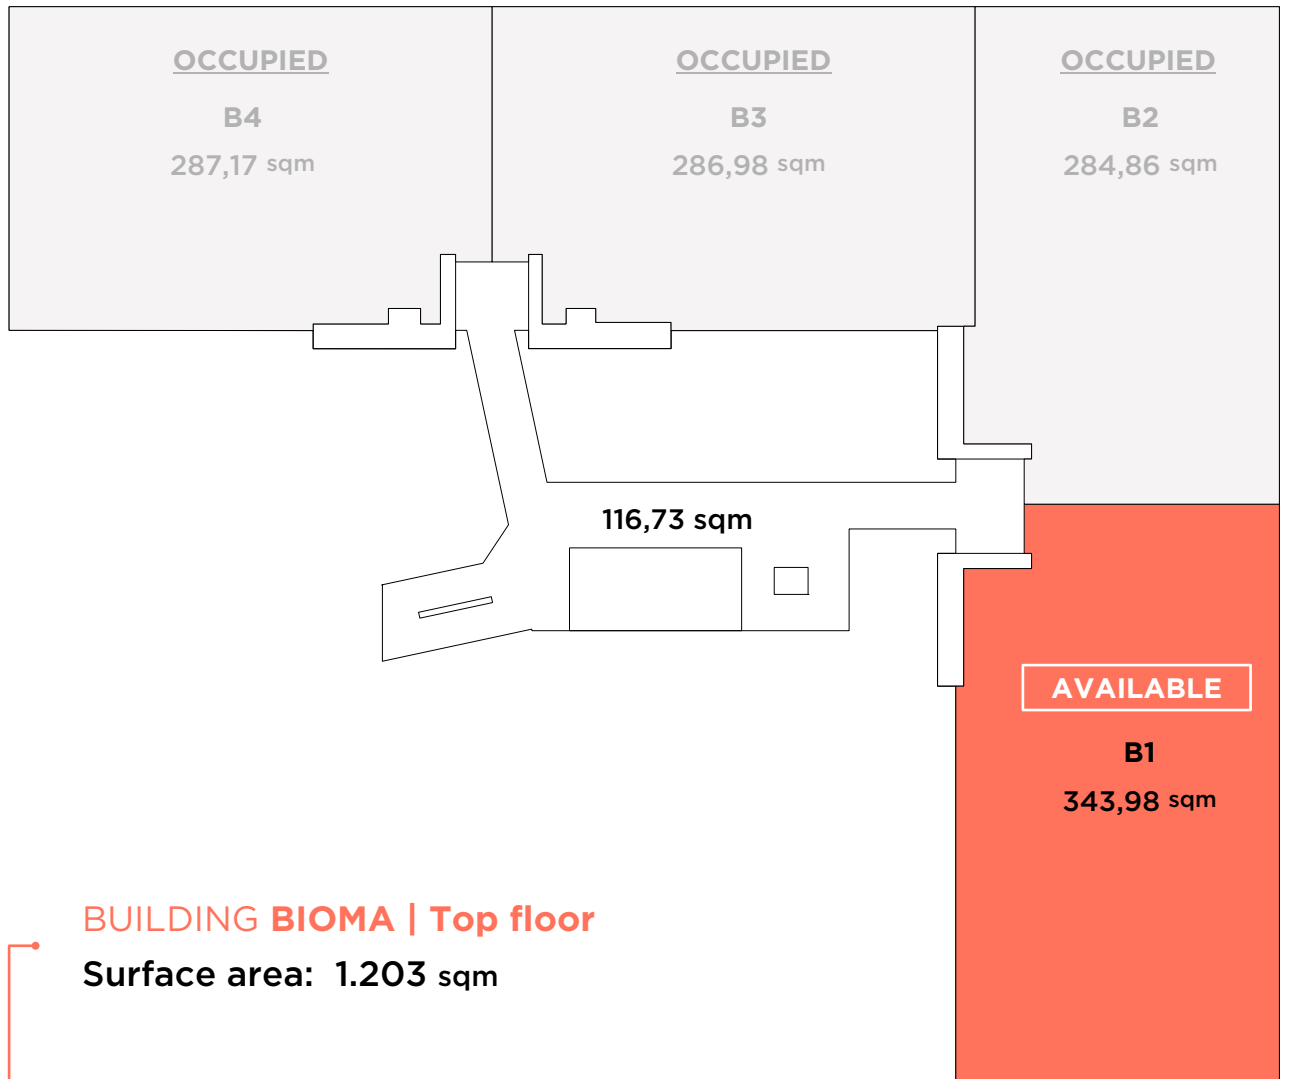

BUILDING **ALBEDO** | 1.145,68 sqm

BUILDING **BIOMA** | 1.203 sqm

BUILDING **CICLUS** | 1.147 sqm

BUILDING **DINAMO** | 1.204,80 sqm

BUILDING **BIOMA** | Top floor

Surface area: 1.203 sqm