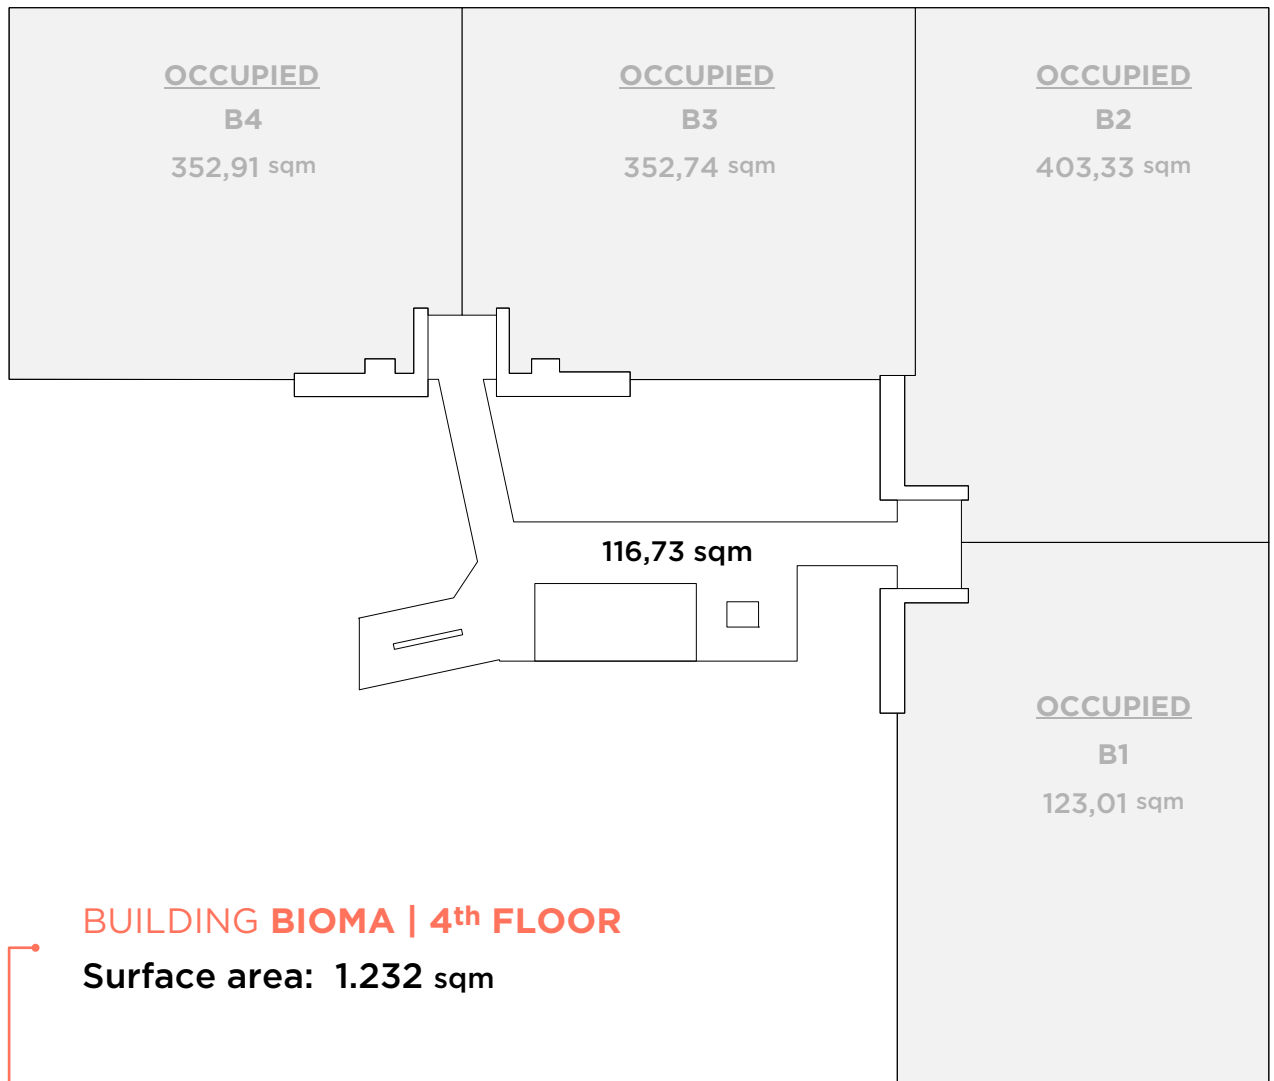

BUILDING **ALBEDO** | 1.412,36 sqm

BUILDING **BIOMA** | 1.232 sqm

BUILDING **CICLUS** | 1.416 sqm

BUILDING **DINAMO** | 1.236,34 sqm

BUILDING **BIOMA** | 4th FLOOR

Surface area: 1.232 sqm