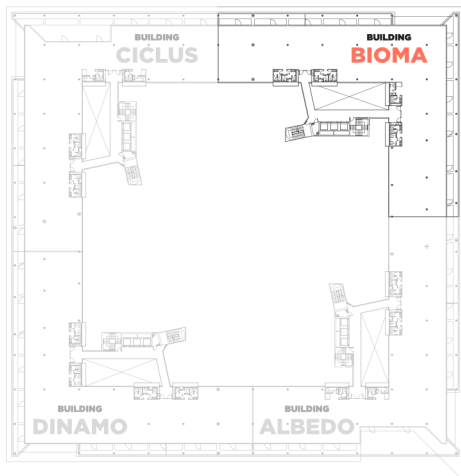

BUILDING **ALBEDO** | 1.412,36 sqm

BUILDING **BIOMA** | 1.232 sqm

BUILDING **CICLUS** | 1.416 sqm

BUILDING **DINAMO** | 1.236,34 sqm

BUILDING **BIOMA** | 4th FLOOR

Surface area: 1.232 sqm