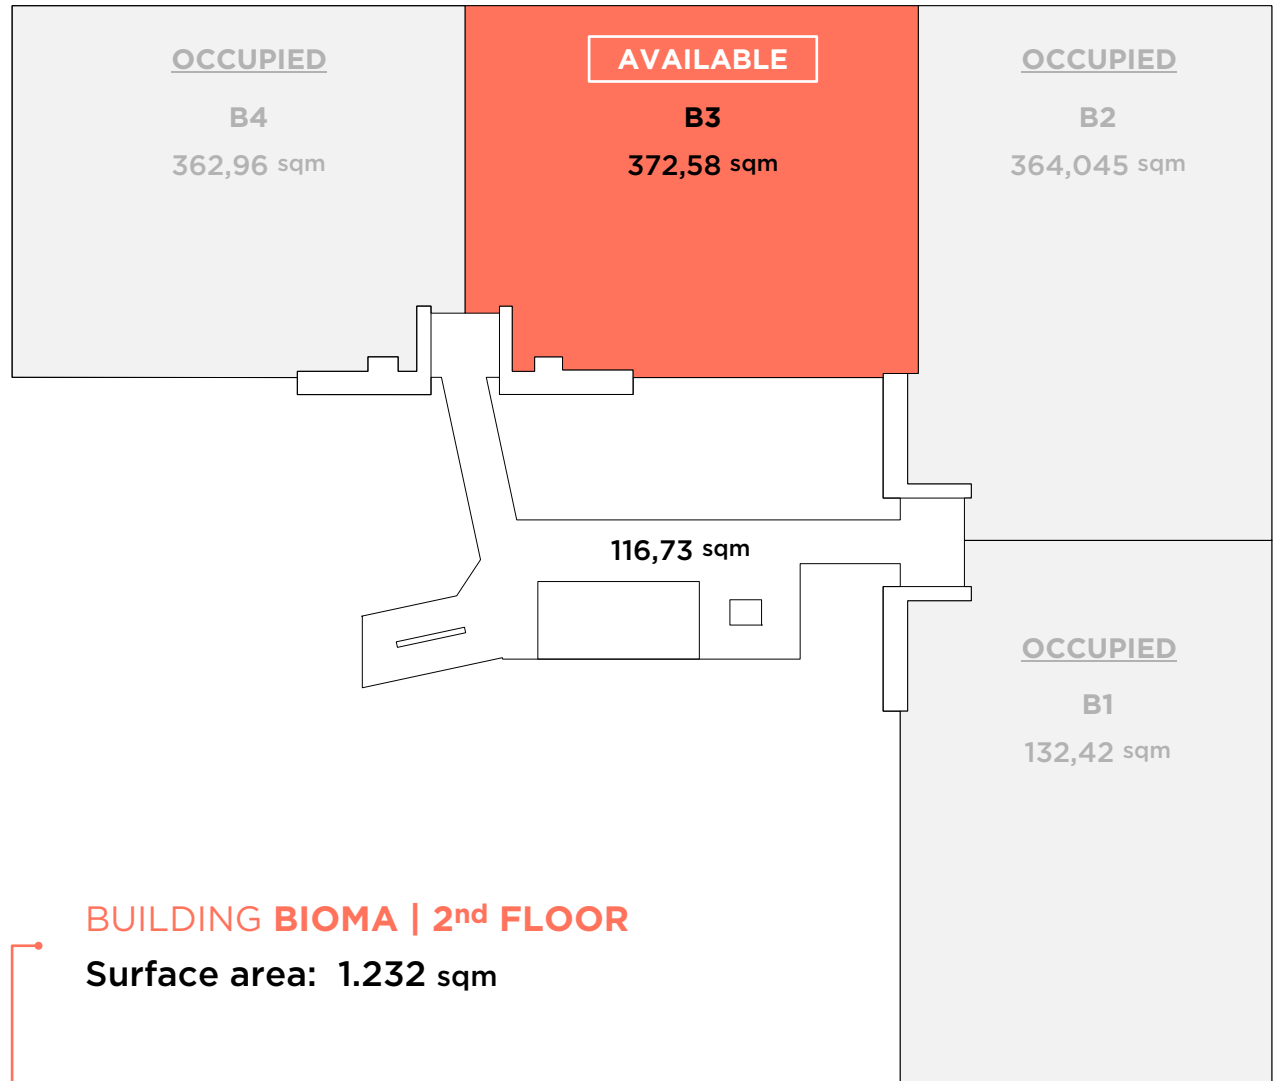

BUILDING **ALBEDO** | 1.412,36 sqm

BUILDING **BIOMA** | 1.232 sqm

BUILDING **CICLUS** | 1.416 sqm

BUILDING **DINAMO** | 1.236,34 sqm

## BUILDING **BIOMA** | 2<sup>nd</sup> FLOOR

Surface area: 1.232 sqm