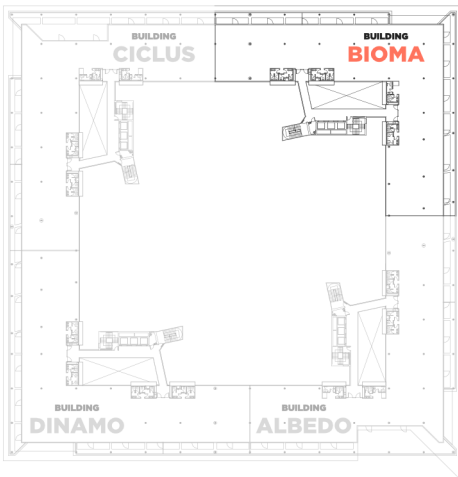

BUILDING **ALBEDO** | 1.412,36 sqm

BUILDING **BIOMA** | 1.232 sqm

BUILDING **CICLUS** | 1.416 sqm

BUILDING **DINAMO** | 1.236,34 sqm

## BUILDING **BIOMA** | 2<sup>nd</sup> FLOOR

Surface area: 1.232 sqm