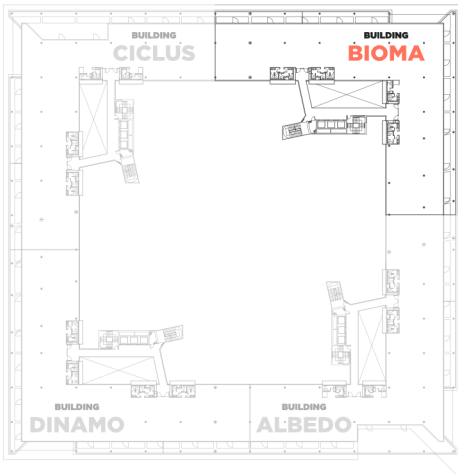

BUILDING **ALBEDO** | 1.412,36 sqm

BUILDING **BIOMA** | 1.196,54 sqm

BUILDING **CICLUS** | 1.415,85 sqm

BUILDING **DINAMO** | 1.236,34 sqm

BUILDING **BIOMA** | 2nd FLOOR

Surface area: 1.196,54 sqm

- Offices: 1.079,81 sqm
- Public areas: 116,73 sqm
(0,108 sqm / sqm of office)

* In parentheses: built area + common areas