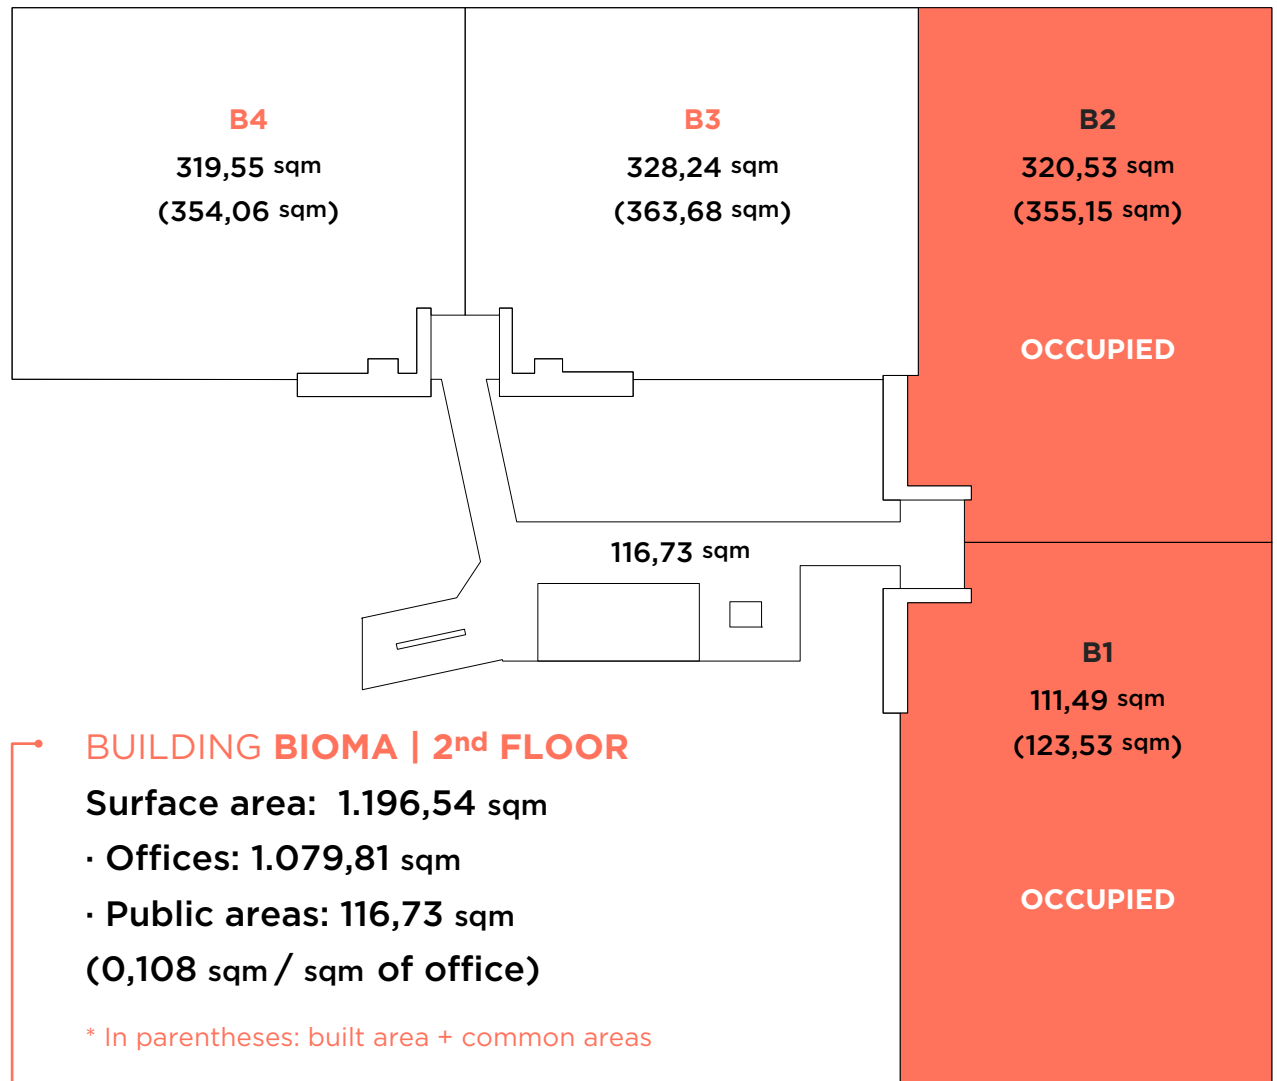

BUILDING **ALBEDO** | 1.412,36 sqm

BUILDING **BIOMA** | 1.196,54 sqm

BUILDING **CICLUS** | 1.415,85 sqm

BUILDING **DINAMO** | 1.236,34 sqm

BUILDING **BIOMA** | 2nd FLOOR

Surface area: 1.196,54 sqm

- Offices: 1.079,81 sqm
- Public areas: 116,73 sqm
(0,108 sqm / sqm of office)

* In parentheses: built area + common areas