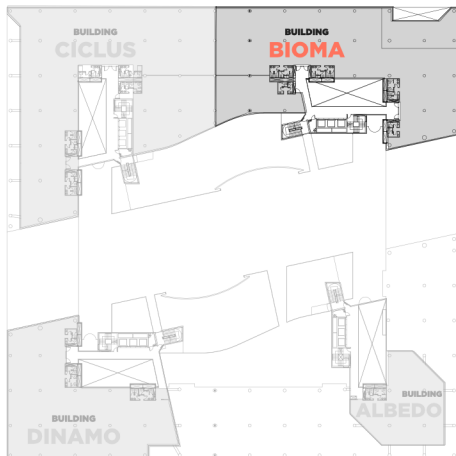

BUILDING ALBEDO | 440,02 sqm

**BUILDING BIOMA | 1375,99 sqm**

BUILDING CICLUS | 1558,52 sqm

BUILDING DINAMO | 935,66 sqm

### **BUILDING BIOMA | 1<sup>st</sup> FLOOR**

**Surface area: 1.375,99 sqm**

- **Offices: 1.242,15 sqm**
- **Public areas: 133,84 sqm**  
(0,108 sqm / sqm of office)

\* In parentheses: built area + common areas