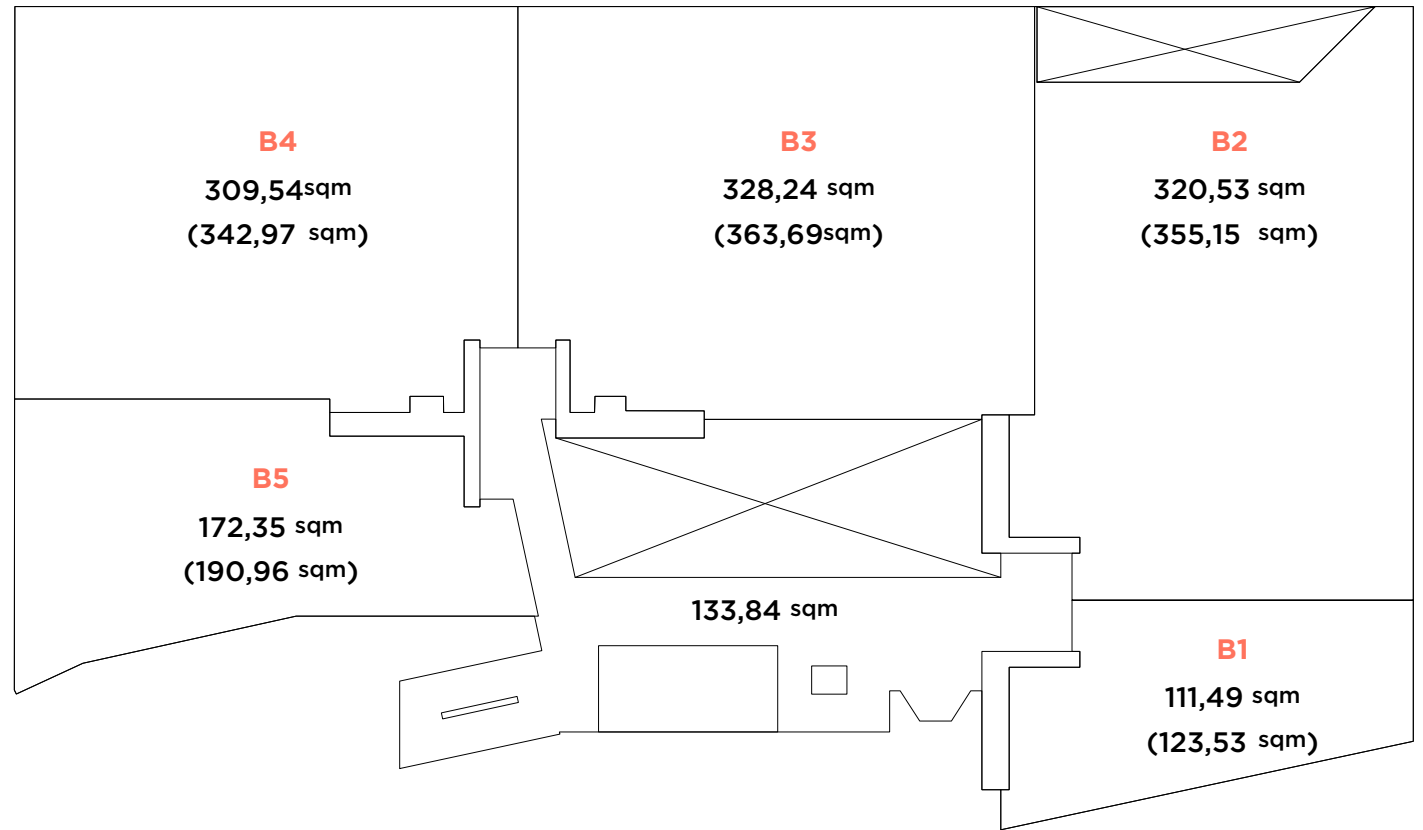

BUILDING ALBEDO | 440,02 sqm

**BUILDING BIOMA | 1375,99 sqm**

BUILDING CICLUS | 1558,52 sqm

BUILDING DINAMO | 935,66 sqm

### **BUILDING BIOMA | 1<sup>st</sup> FLOOR**

**Surface area: 1.375,99 sqm**

- **Offices: 1.242,15 sqm**
- **Public areas: 133,84 sqm**  
(0,108 sqm / sqm of office)

\* In parentheses: built area + common areas