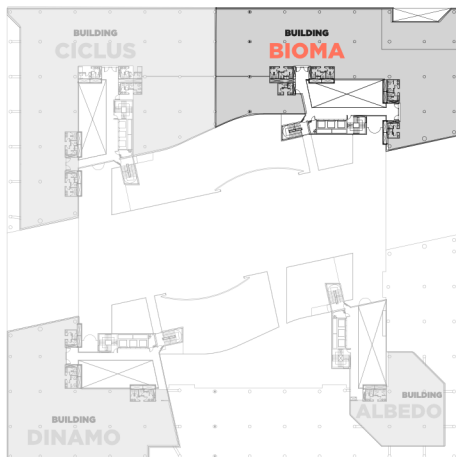

BUILDING ALBEDO | 551,98 sqm

BUILDING BIOMA | 1267,57 sqm

BUILDING CICLUS | 1520,44 sqm

BUILDING DINAMO | 875,42 sqm

BUILDING BIOMA | Ground Floor

Surface area: 1.267,57 sqm

- Offices: 1.031,69 sqm
- Public areas: 235,88 sqm
(0,229 sqm / sqm of office)

* In parentheses: built area + common areas