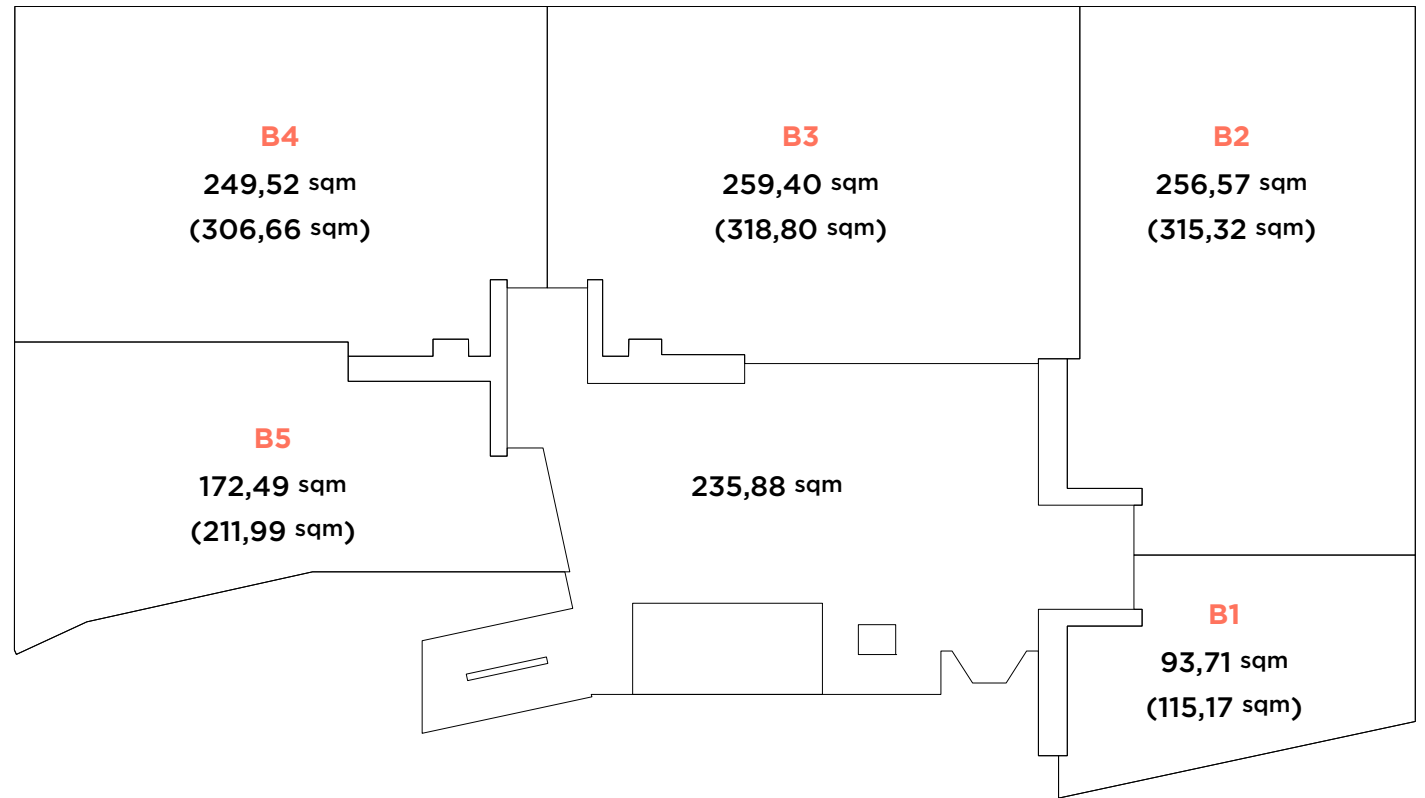

BUILDING ALBEDO | 551,98 sqm

BUILDING BIOMA | 1267,57 sqm

BUILDING CICLUS | 1520,44 sqm

BUILDING DINAMO | 875,42 sqm

BUILDING BIOMA | Ground Floor

Surface area: 1.267,57 sqm

- Offices: 1.031,69 sqm
- Public areas: 235,88 sqm
(0,229 sqm / sqm of office)

* In parentheses: built area + common areas