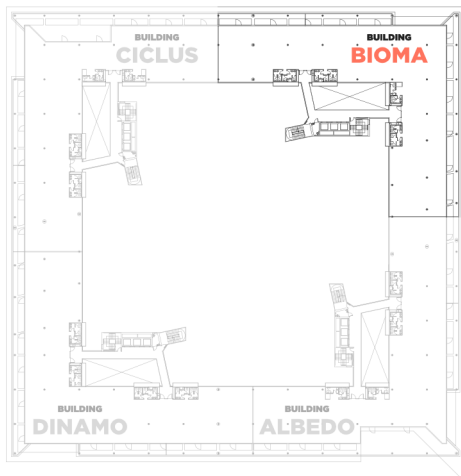

BUILDING ALBEDO | 1.510,31 sqm

BUILDING BIOMA | 1.503,42 sqm

BUILDING CICLUS | 1.511,36 sqm

BUILDING DINAMO | 1.507,42 sqm

BUILDING BIOMA | 6th FLOOR

Surface area: 1.503,42 sqm

- Offices: 1.386,70 sqm
- Public areas: 116,72 sqm
(0,084 sqm / sqm of office)

* In parentheses: built area + common areas