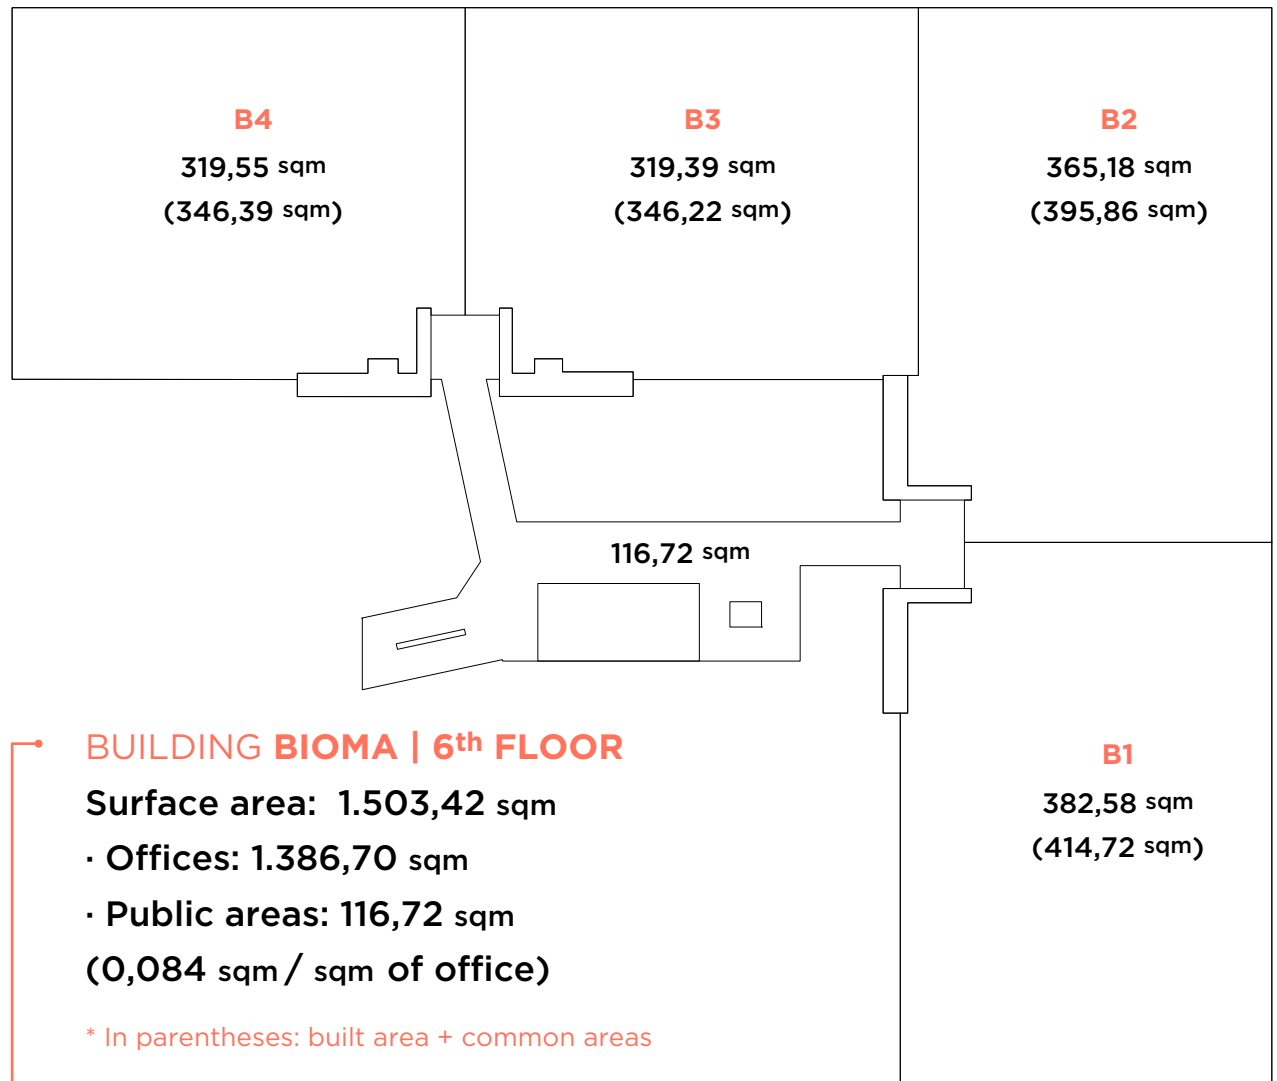

BUILDING ALBEDO | 1.510,31 sqm

BUILDING BIOMA | 1.503,42 sqm

BUILDING CICLUS | 1.511,36 sqm

BUILDING DINAMO | 1.507,42 sqm

BUILDING BIOMA | 6th FLOOR

Surface area: 1.503,42 sqm

- Offices: 1.386,70 sqm
- Public areas: 116,72 sqm
(0,084 sqm / sqm of office)

* In parentheses: built area + common areas