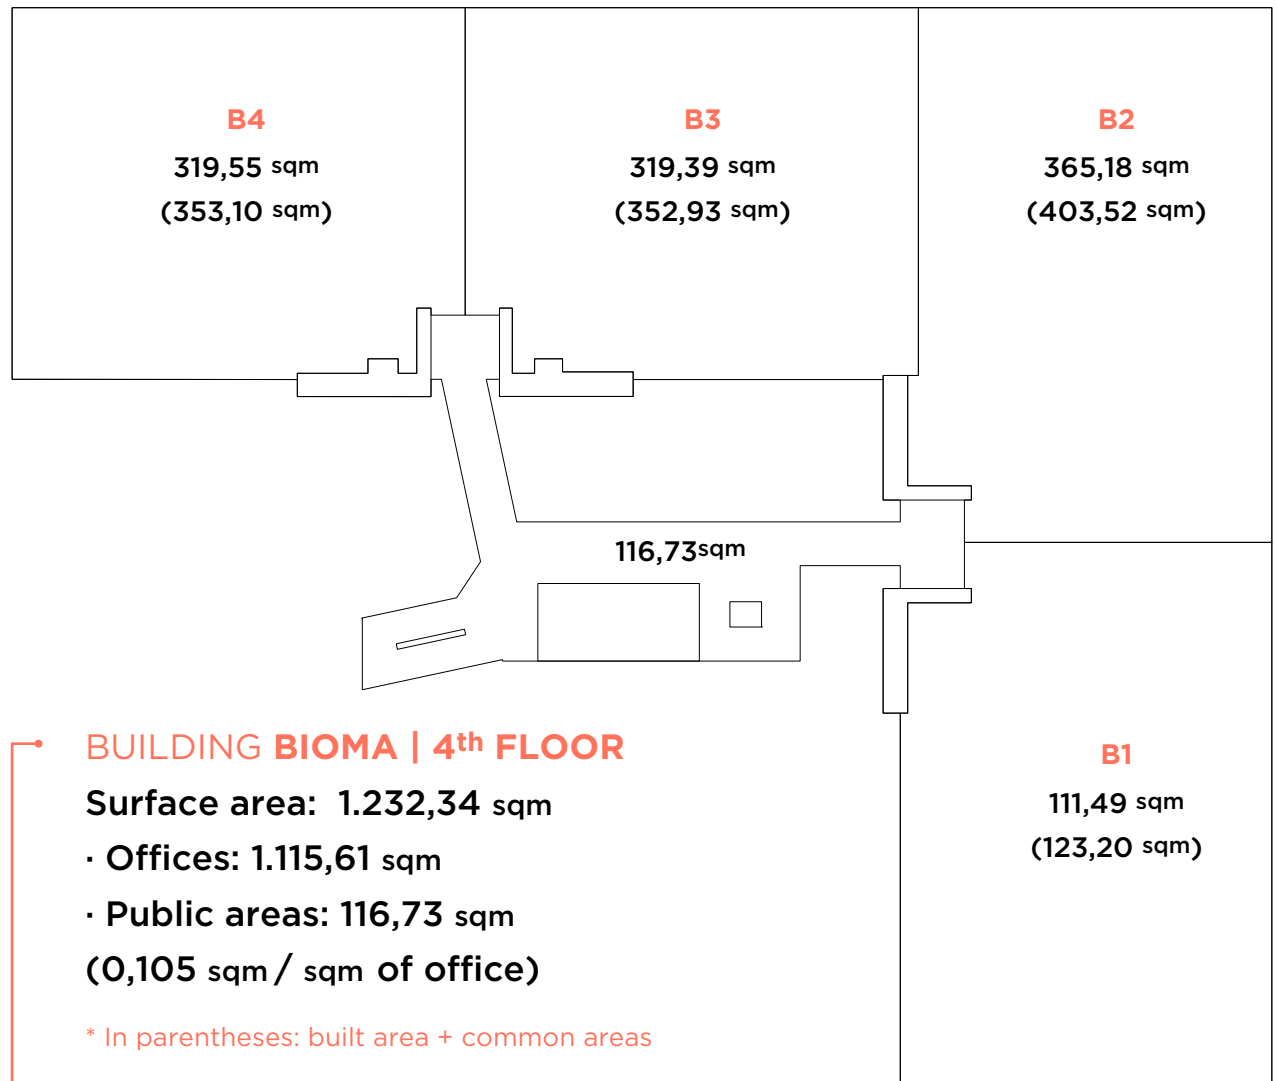

BUILDING ALBEDO | 1.412,36

**BUILDING BIOMA** | 1.232,34 sqm

BUILDING CICLUS | 1.415,85 sqm

BUILDING DINAMO | 1.236,34 sqm

### **BUILDING BIOMA | 4<sup>th</sup> FLOOR**

**Surface area: 1.232,34 sqm**

- **Offices: 1.115,61 sqm**
  - **Public areas: 116,73 sqm**
- (0,105 sqm / sqm of office)**

\* In parentheses: built area + common areas