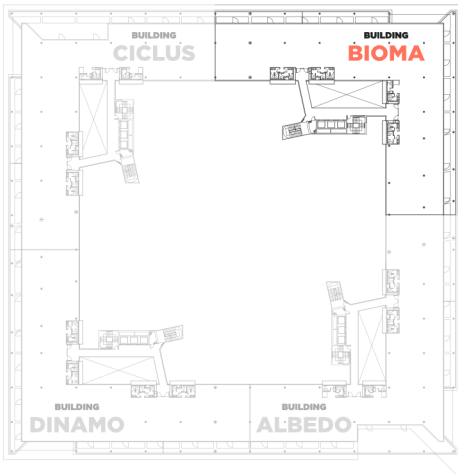

BUILDING ALBEDO | 1.412,36

**BUILDING BIOMA** | 1.232,34 sqm

BUILDING CICLUS | 1.415,85 sqm

BUILDING DINAMO | 1.236,34 sqm

### **BUILDING BIOMA | 4<sup>th</sup> FLOOR**

**Surface area: 1.232,34 sqm**

- **Offices: 1.115,61 sqm**
  - **Public areas: 116,73 sqm**
- (0,105 sqm / sqm of office)**

\* In parentheses: built area + common areas