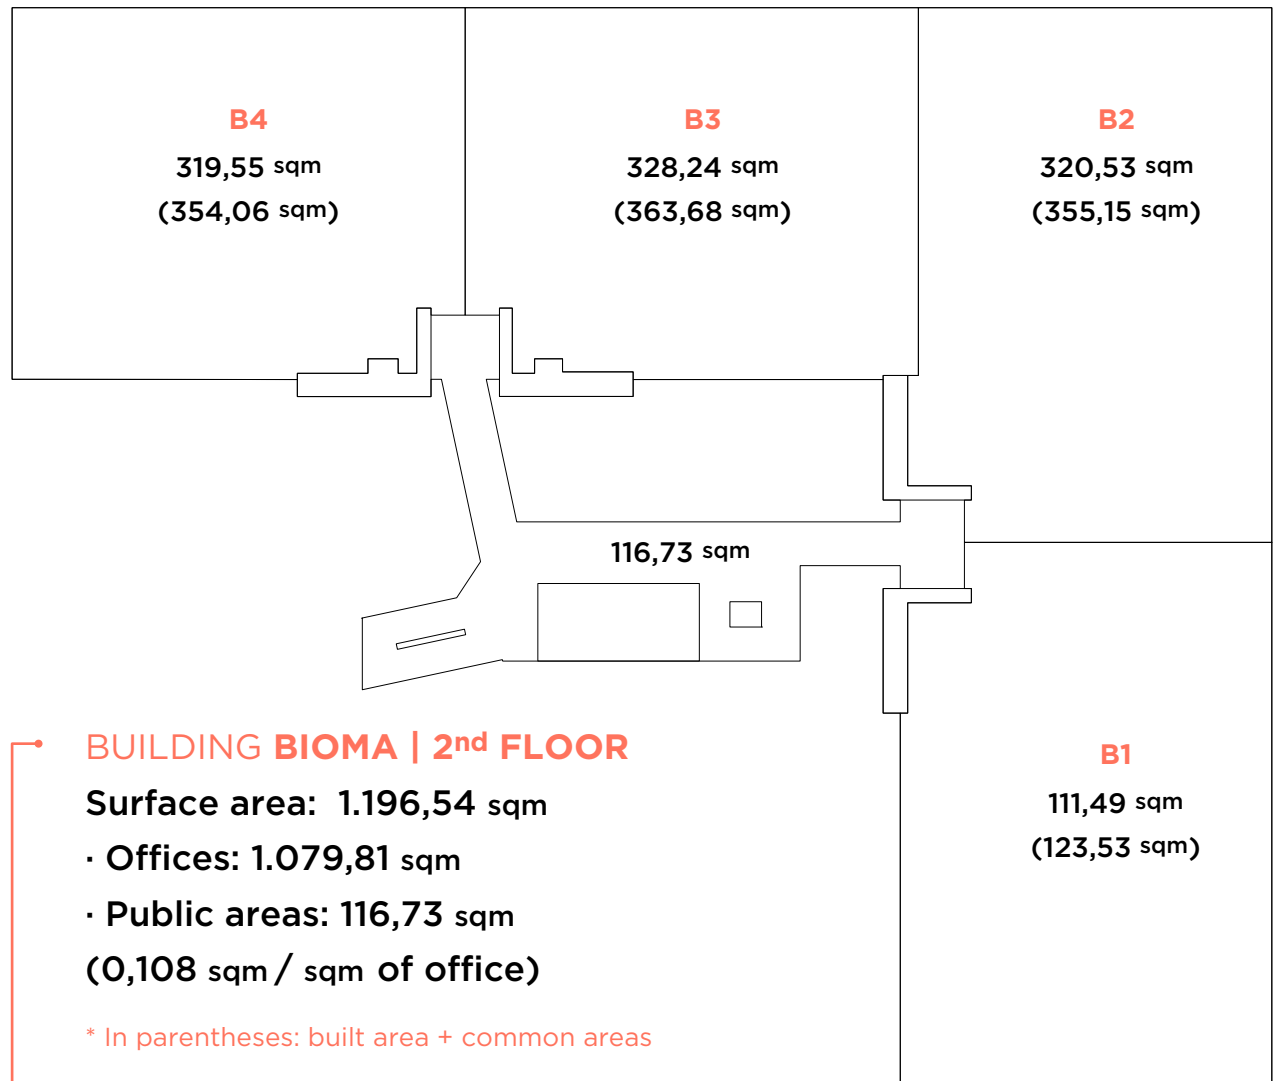

BUILDING **ALBEDO** | 1.412,36 sqm

BUILDING **BIOMA** | 1.196,54 sqm

BUILDING **CICLUS** | 1.415,85 sqm

BUILDING **DINAMO** | 1.236,34 sqm

### BUILDING **BIOMA** | 2<sup>nd</sup> FLOOR

Surface area: 1.196,54 sqm

- Offices: 1.079,81 sqm
- Public areas: 116,73 sqm  
(0,108 sqm / sqm of office)

\* In parentheses: built area + common areas