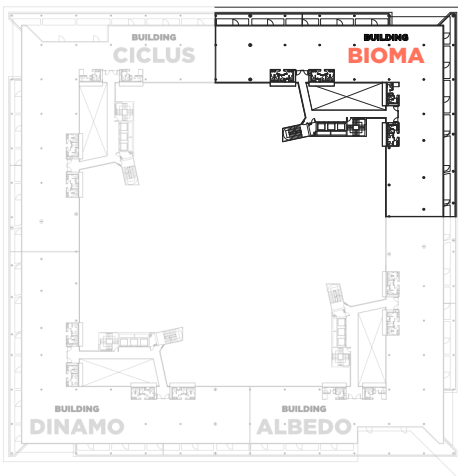

BUILDING **ALBEDO** | 1.412,36 sqm

BUILDING **BIOMA** | 1.196,54 sqm

BUILDING **CICLUS** | 1.415,85 sqm

BUILDING **DINAMO** | 1.236,34 sqm

### BUILDING **BIOMA** | 2<sup>nd</sup> FLOOR

Surface area: 1.196,54 sqm

- Offices: 1.079,81 sqm
- Public areas: 116,73 sqm  
(0,108 sqm / sqm of office)

\* In parentheses: built area + common areas